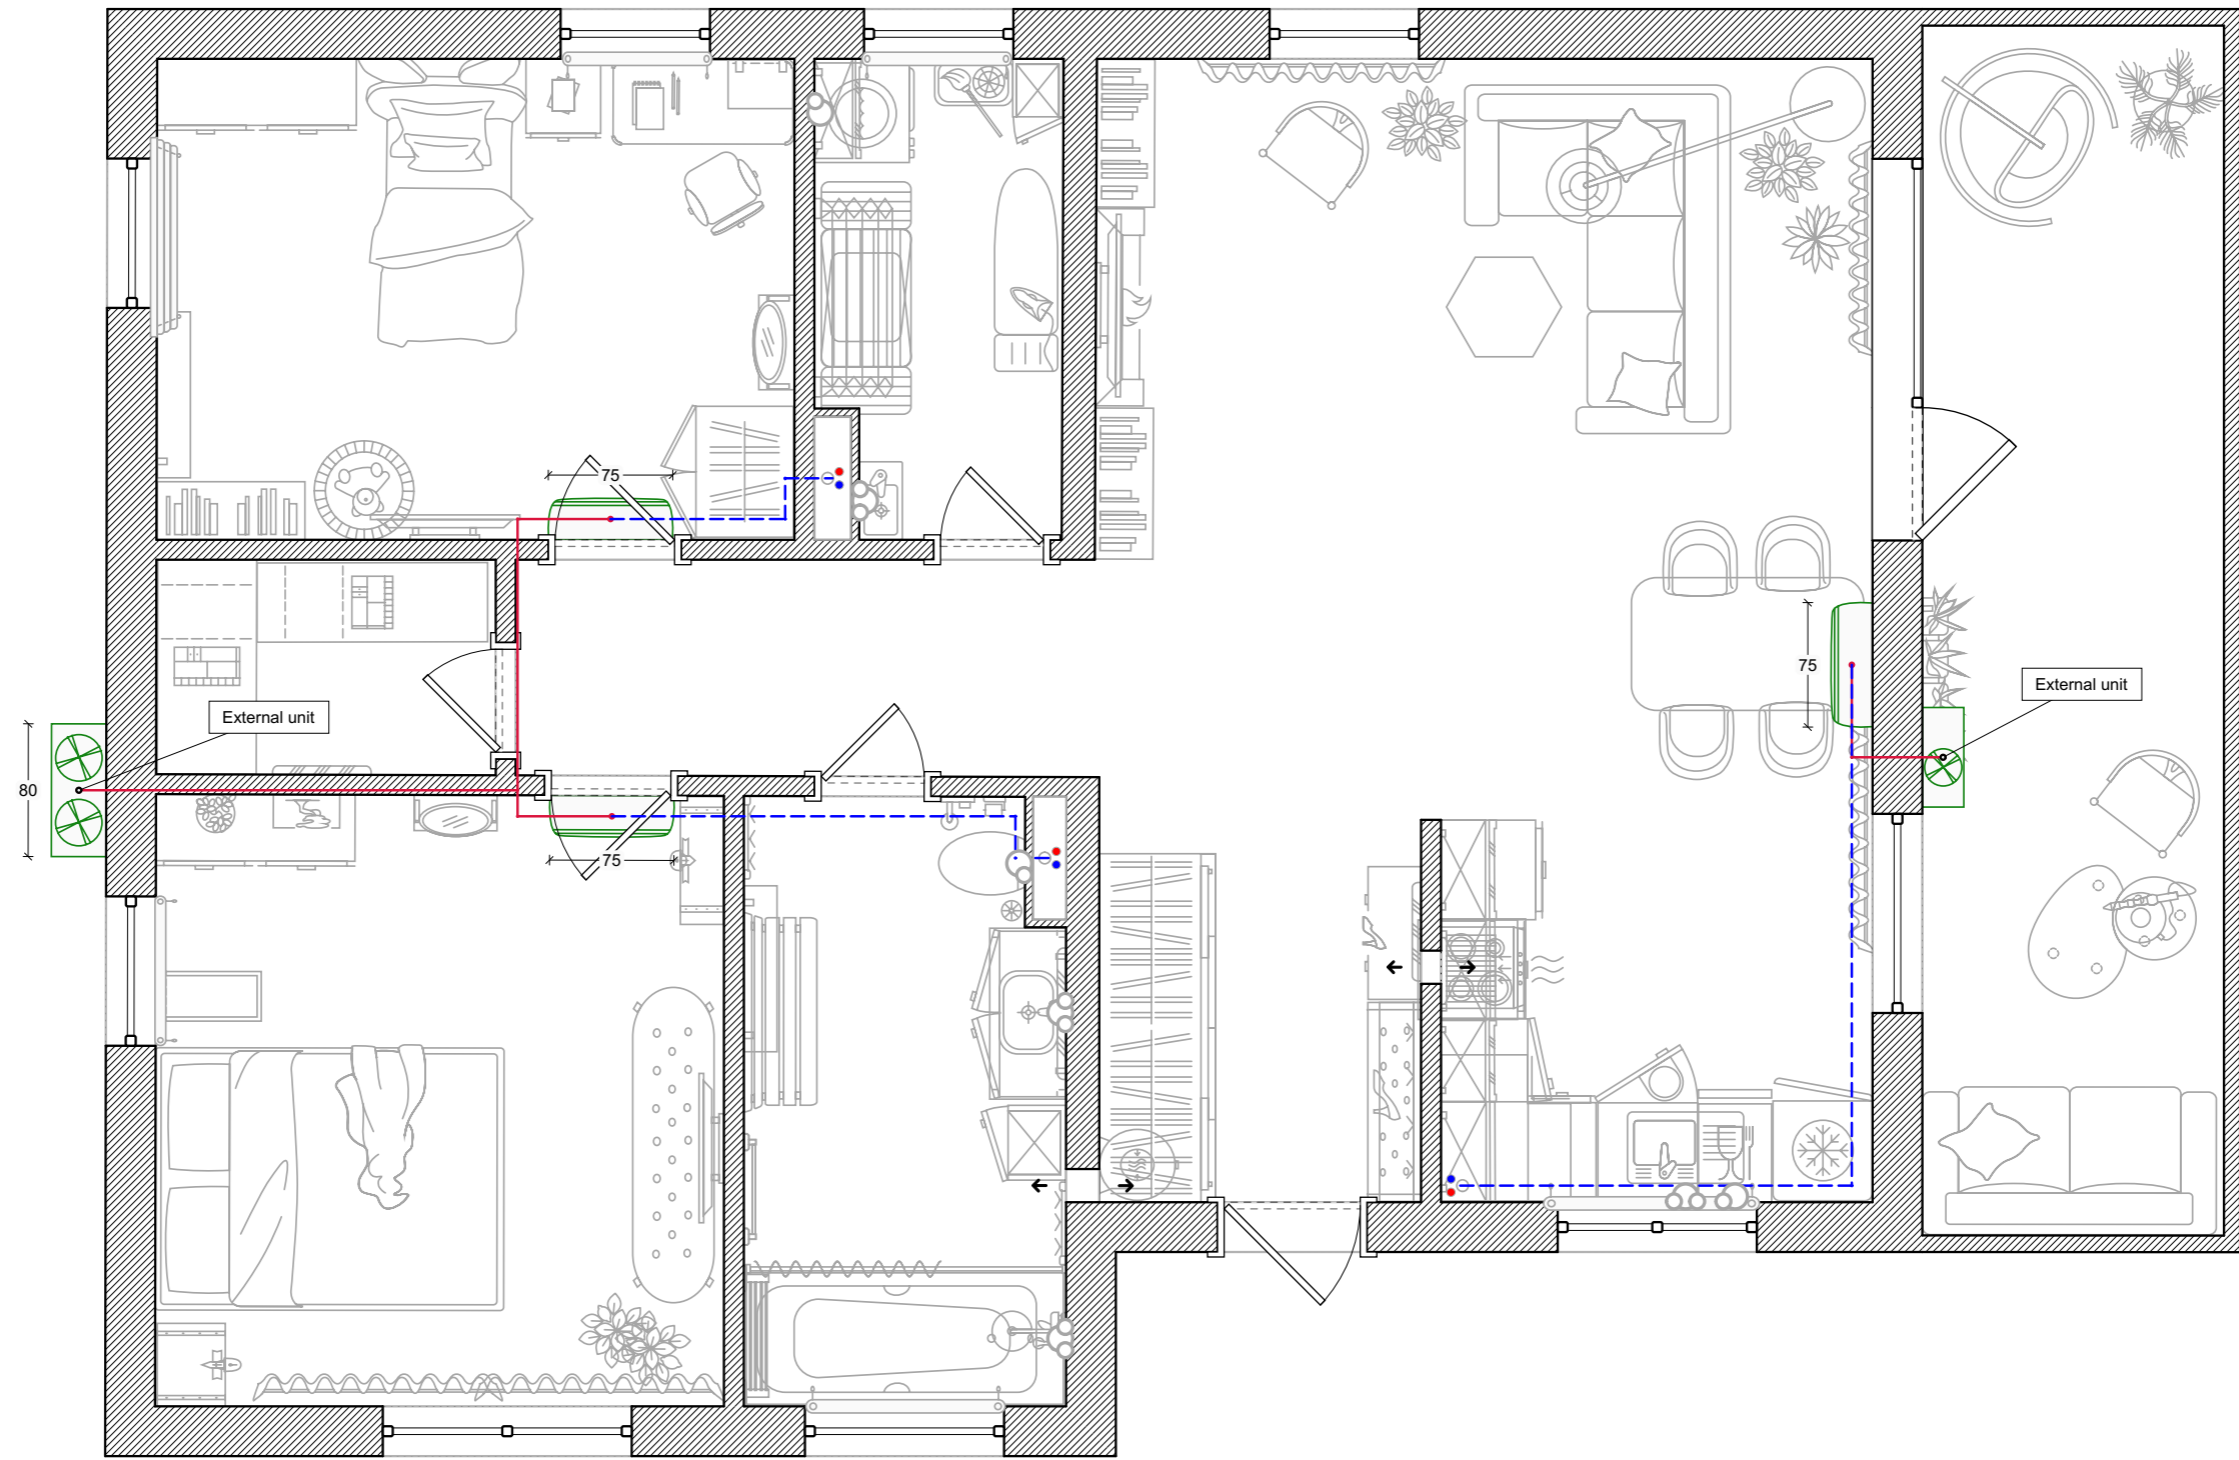

Air conditioners

Legend:

- Outdoor split system unit
- Multisplit outdoor unit
- Indoor split system unit

- Pipeline for drainage
- Connection cable