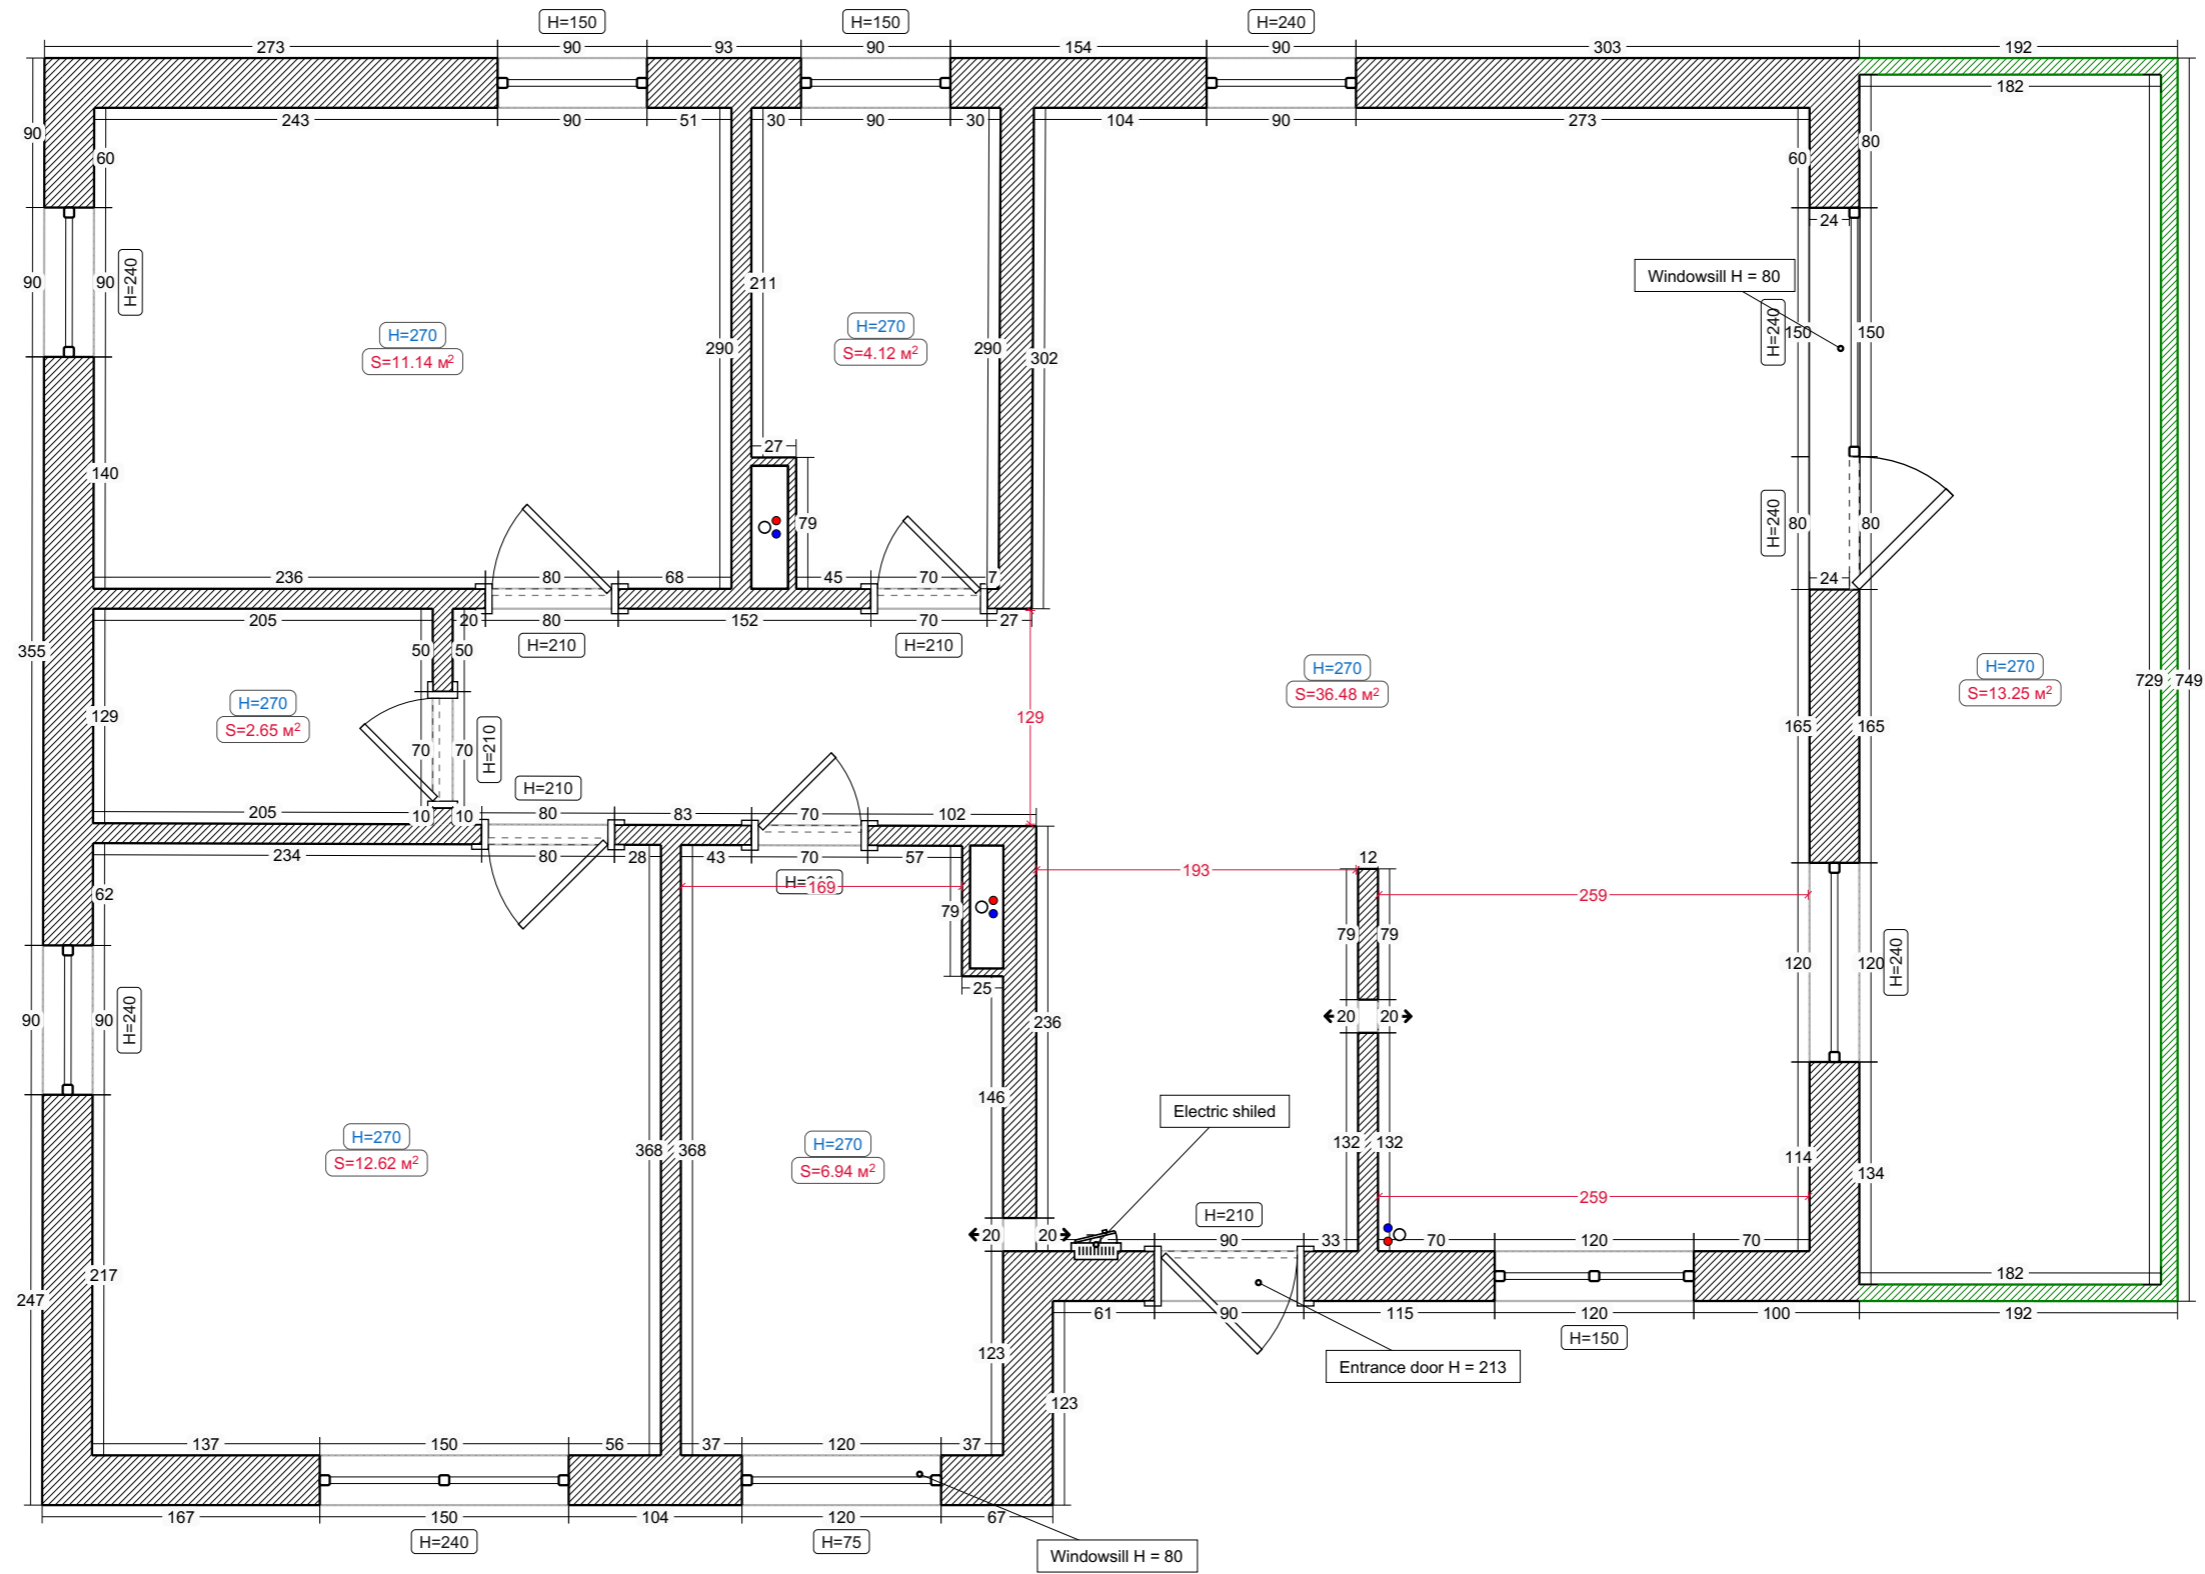

# Original plan

Legend:

Existing wall

Santechnic riser

Balcony wall

Switchboard

Ventilation output

Project №100858

# Heating

Legend:

-  Steel radiator
-  Floor standing convector
-  Heating collector

-  Supply main
-  Return line