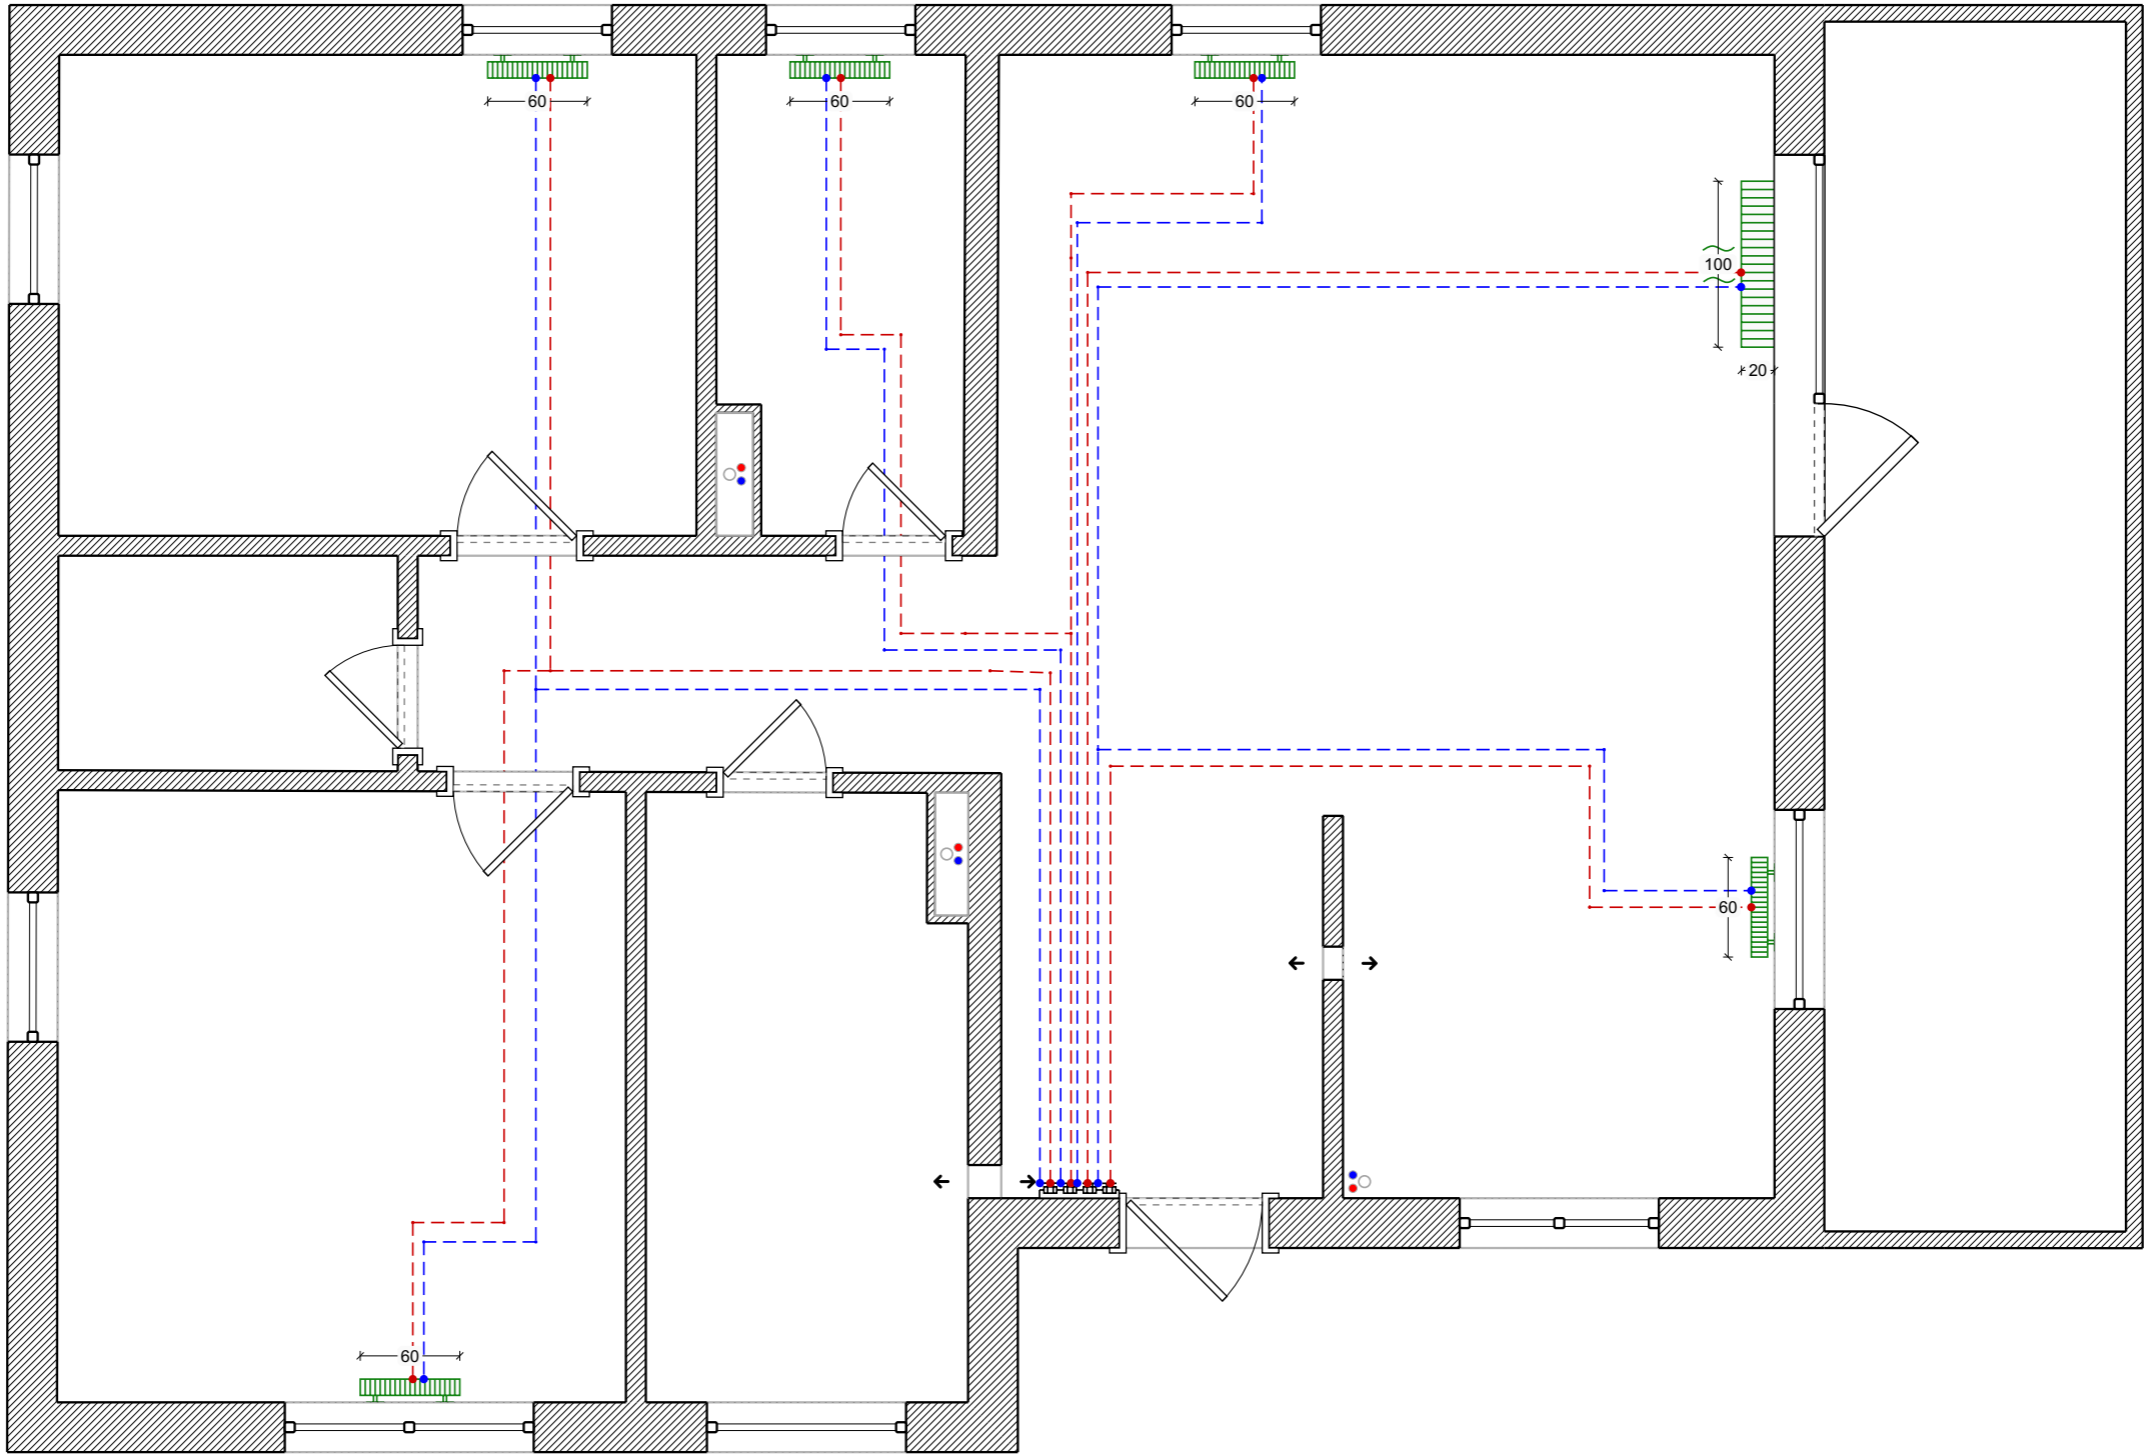

# Original plan

Legend:

Existing wall

Santechnic riser

Balcony wall

Switchboard

Ventilation output

Project №100858

# Heating

Legend:

-  Steel radiator
-  Floor standing convector
-  Heating collector

-  Supply main
-  Return line