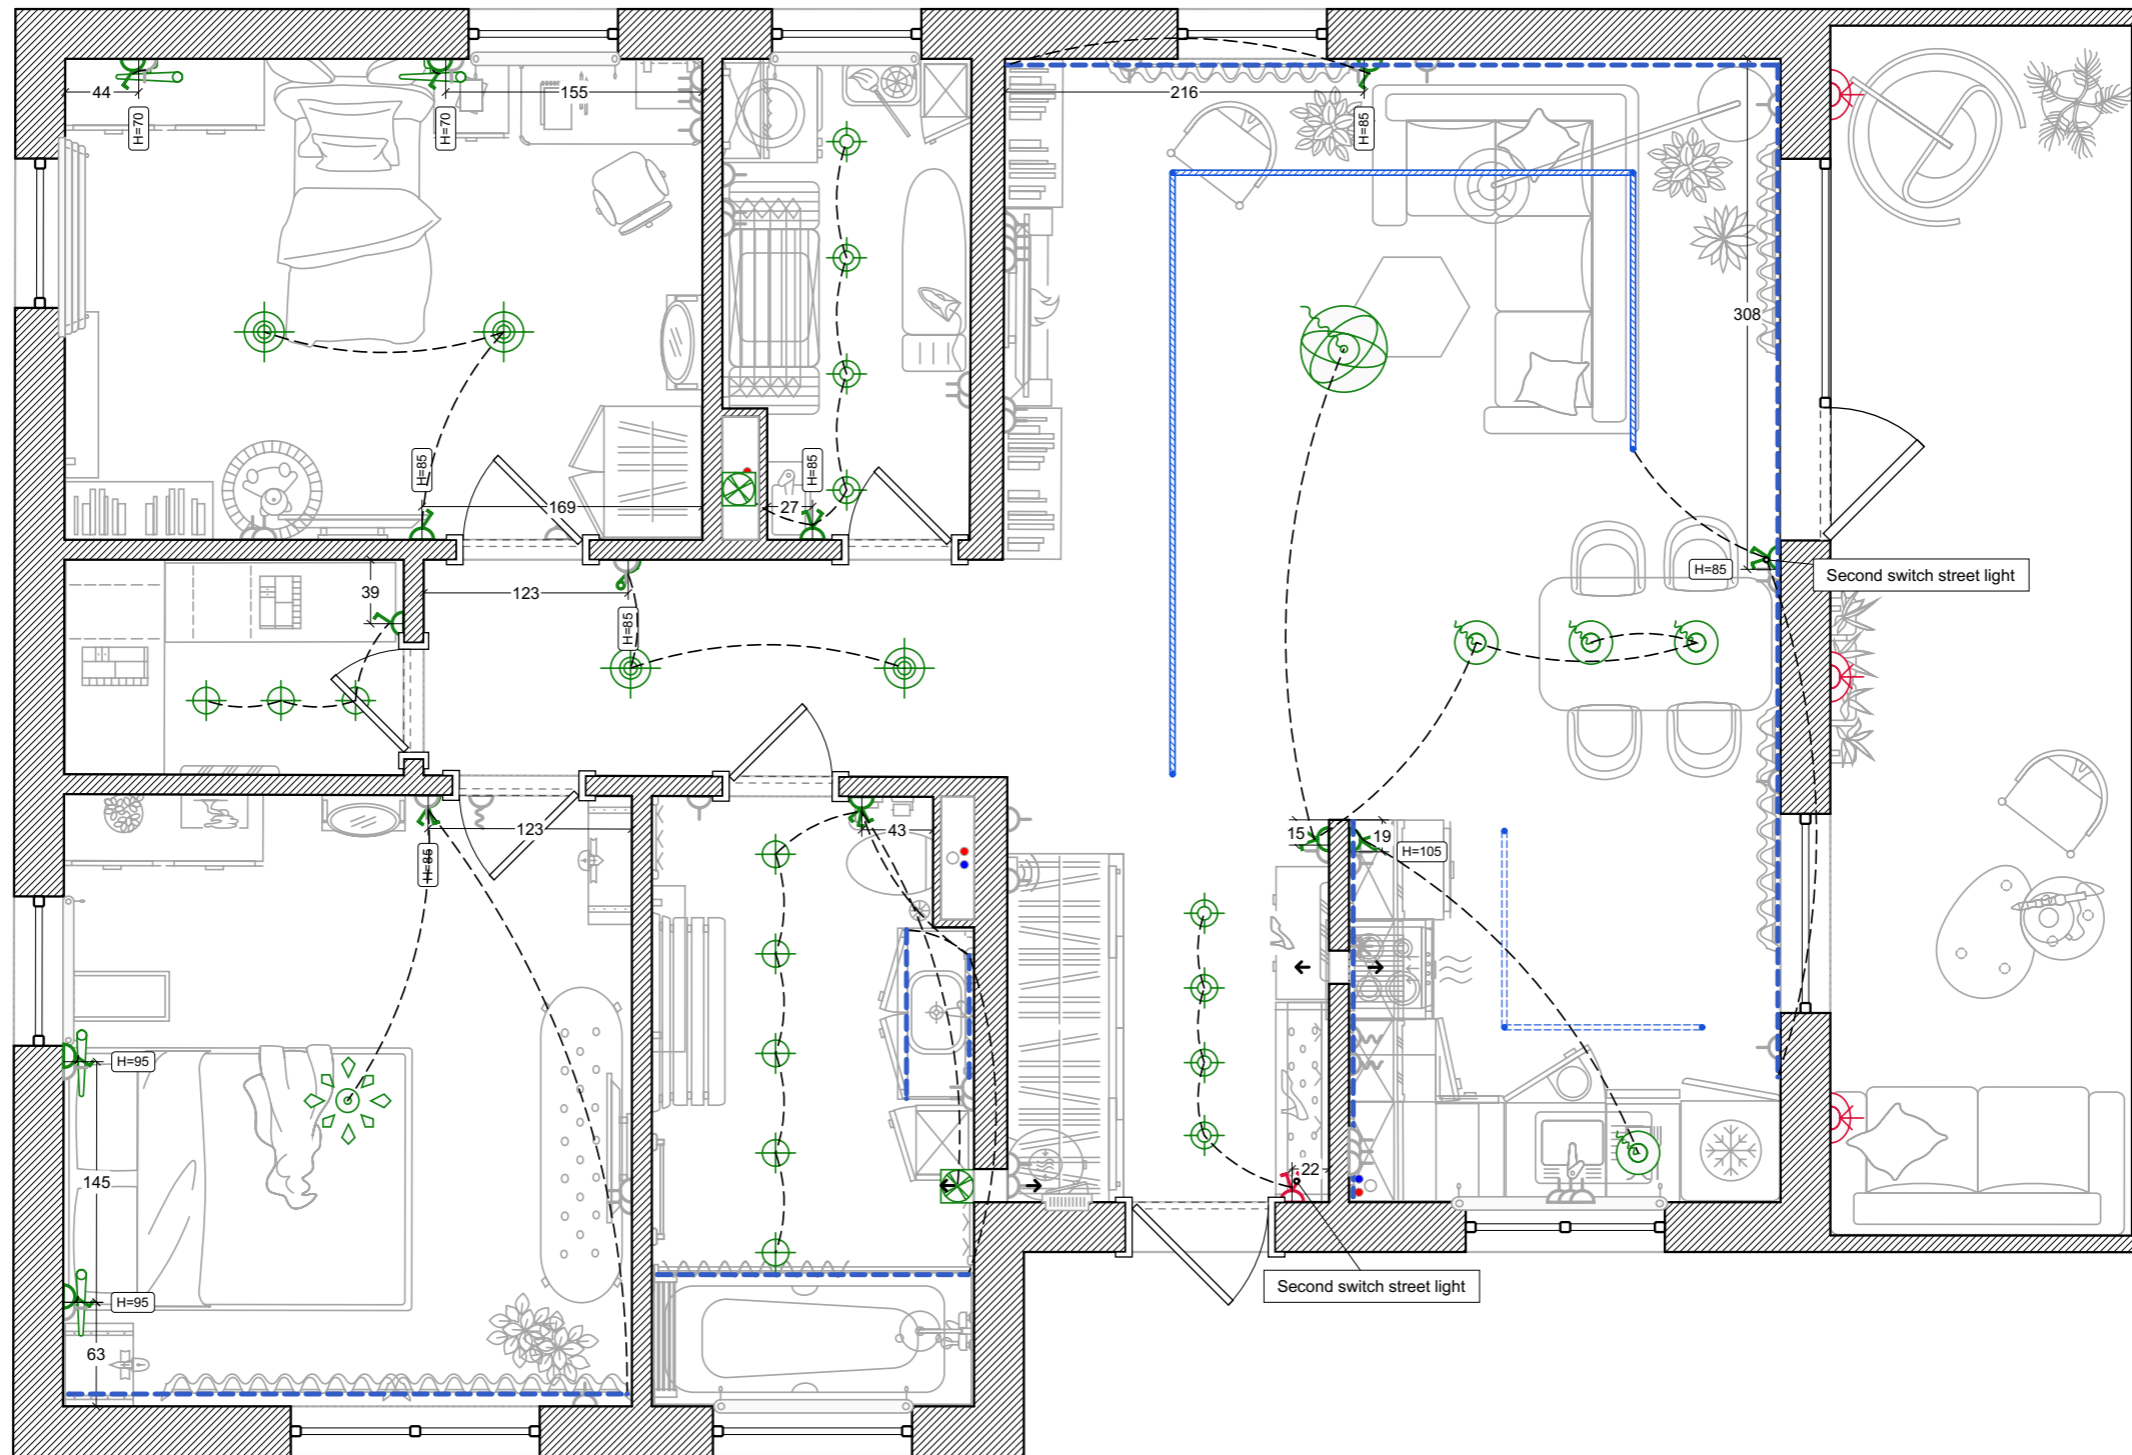

Switches

Legend:

- 1-way switch
- 2-way switch
- 3-way switch
- Single transfer switch
- Connecting wire