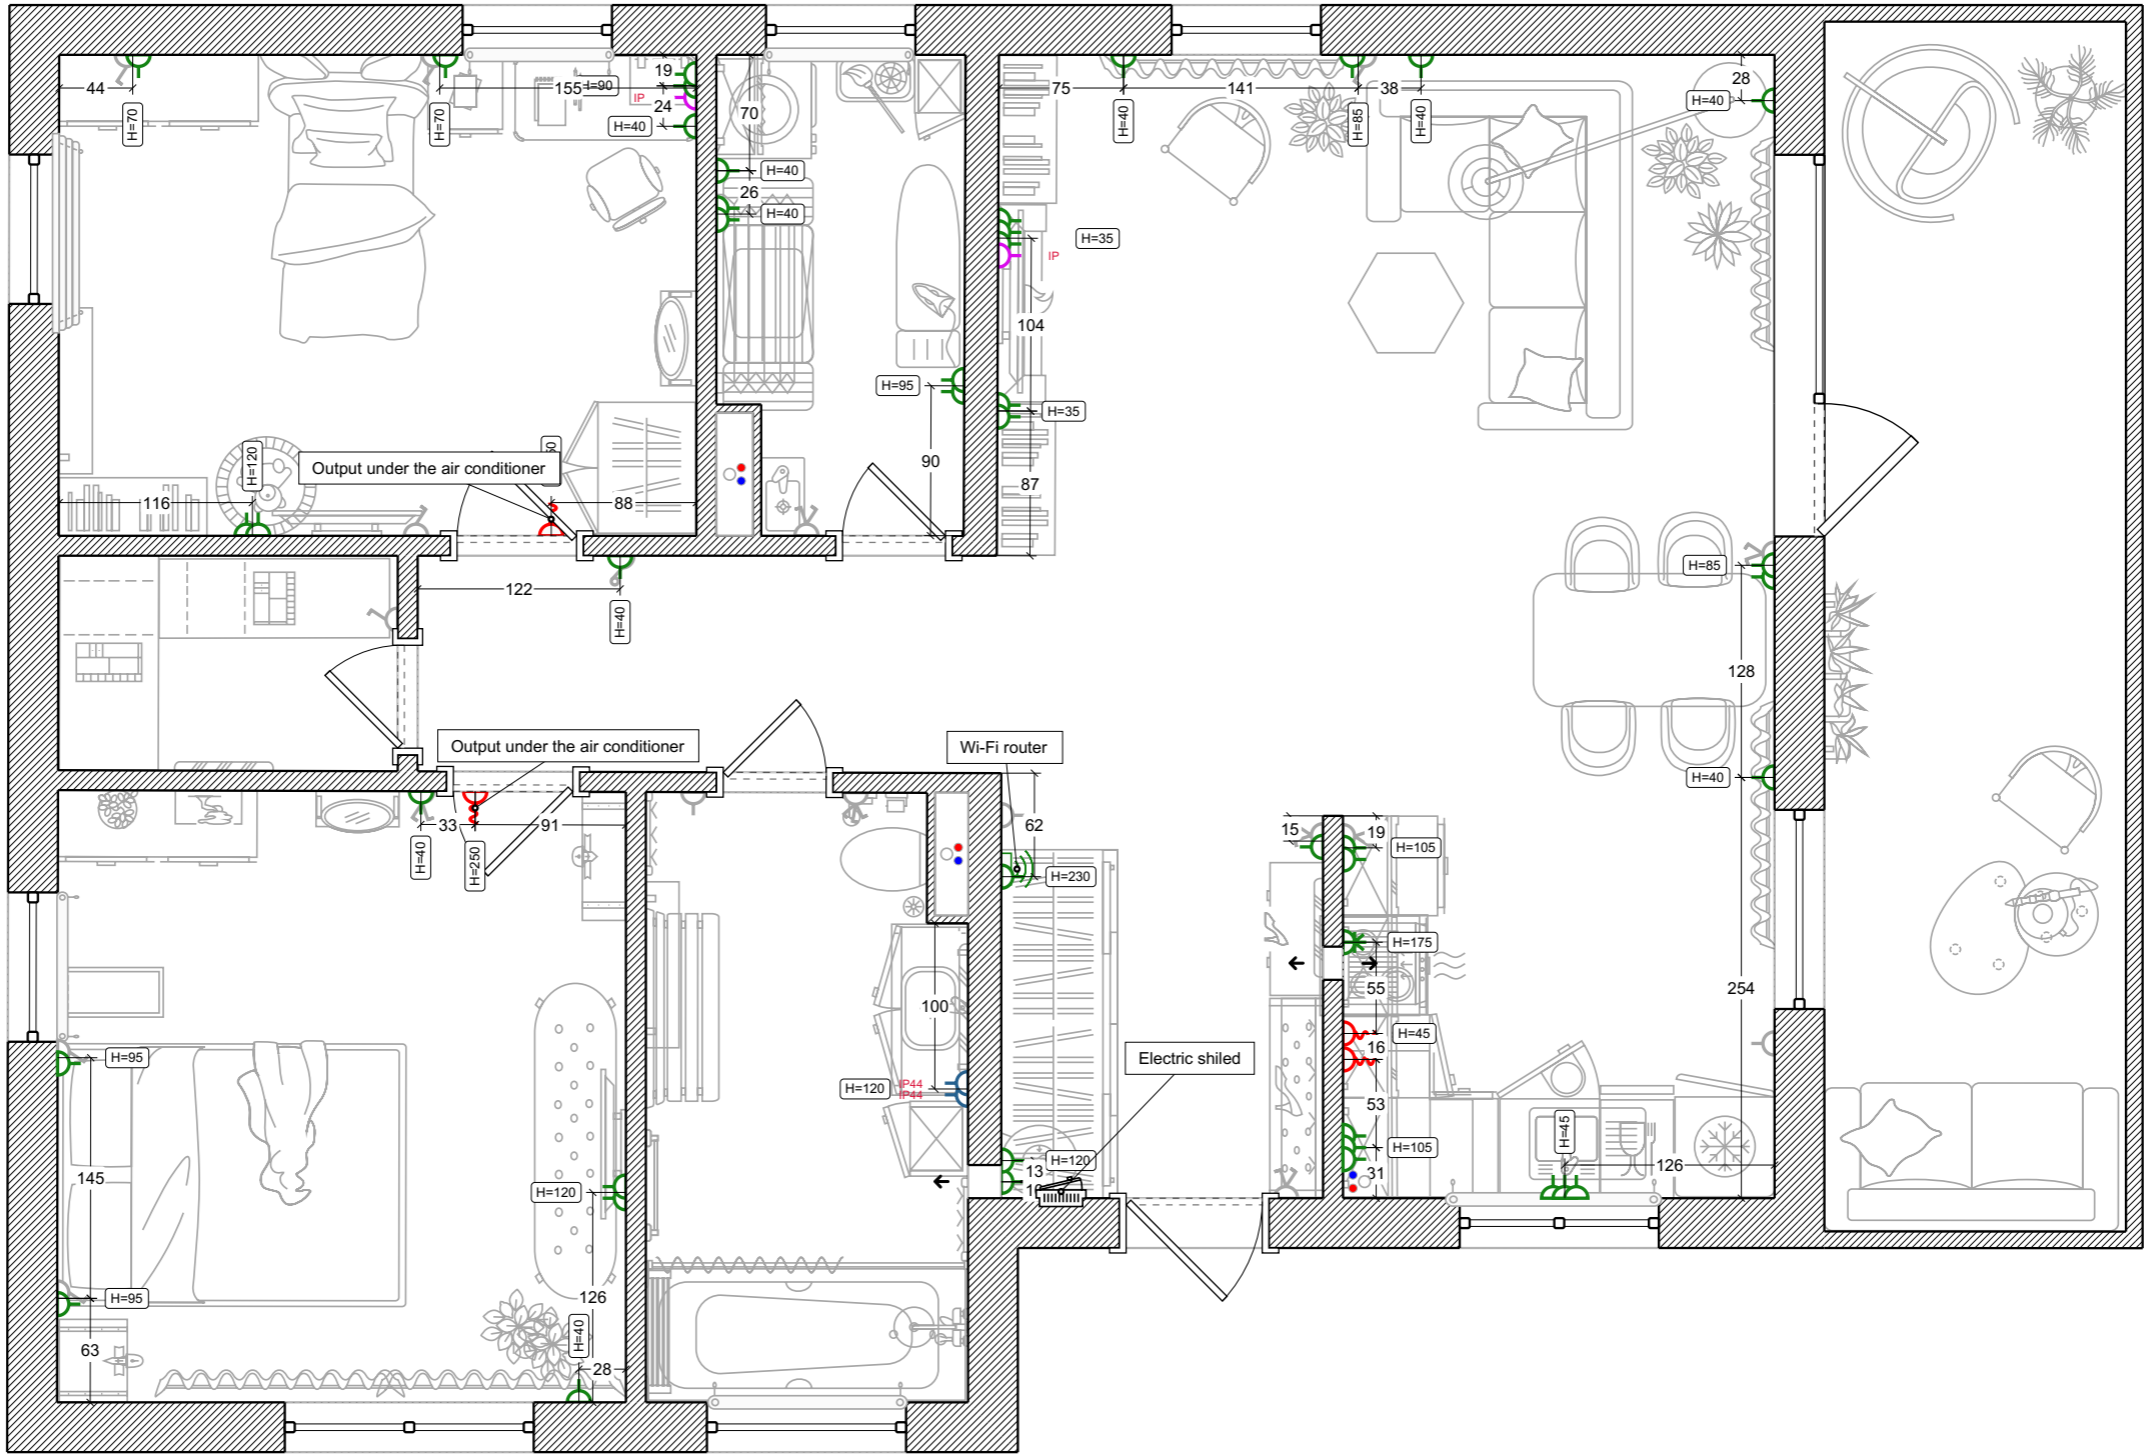

Power sockets

Legend:

- Standard socket
- Waterproof socket
- Low-voltage socket
- 220V-wire connection terminal
- Power socket
- Wi-Fi Router