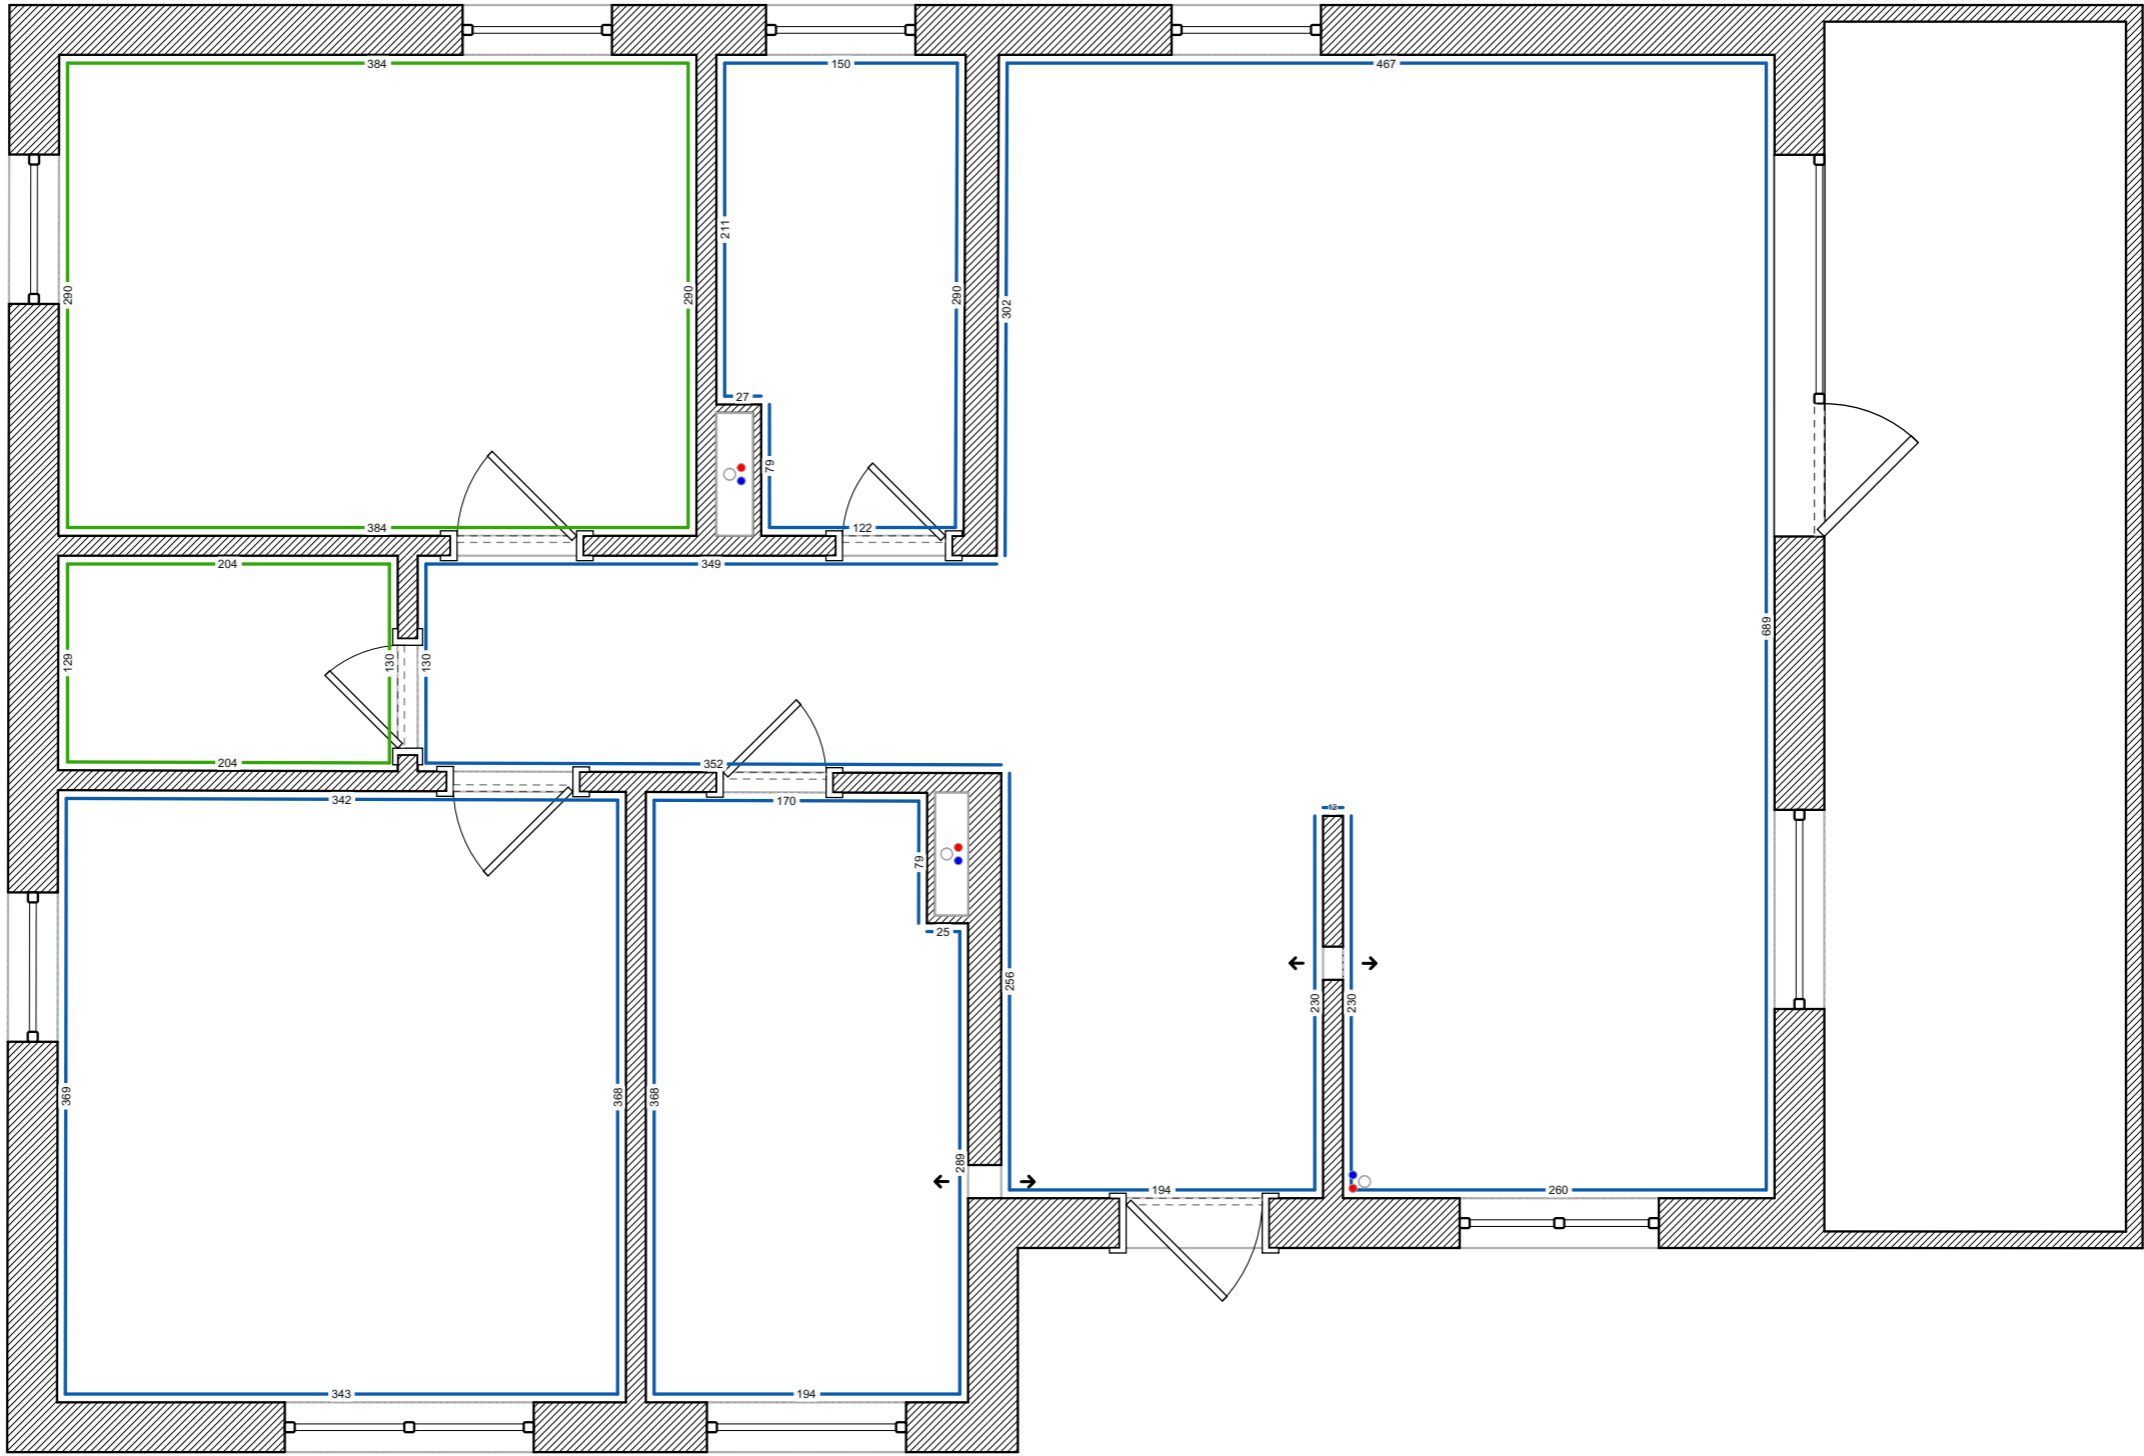

Plaster

Legend:

- Plastering on markers
- Rough plaster