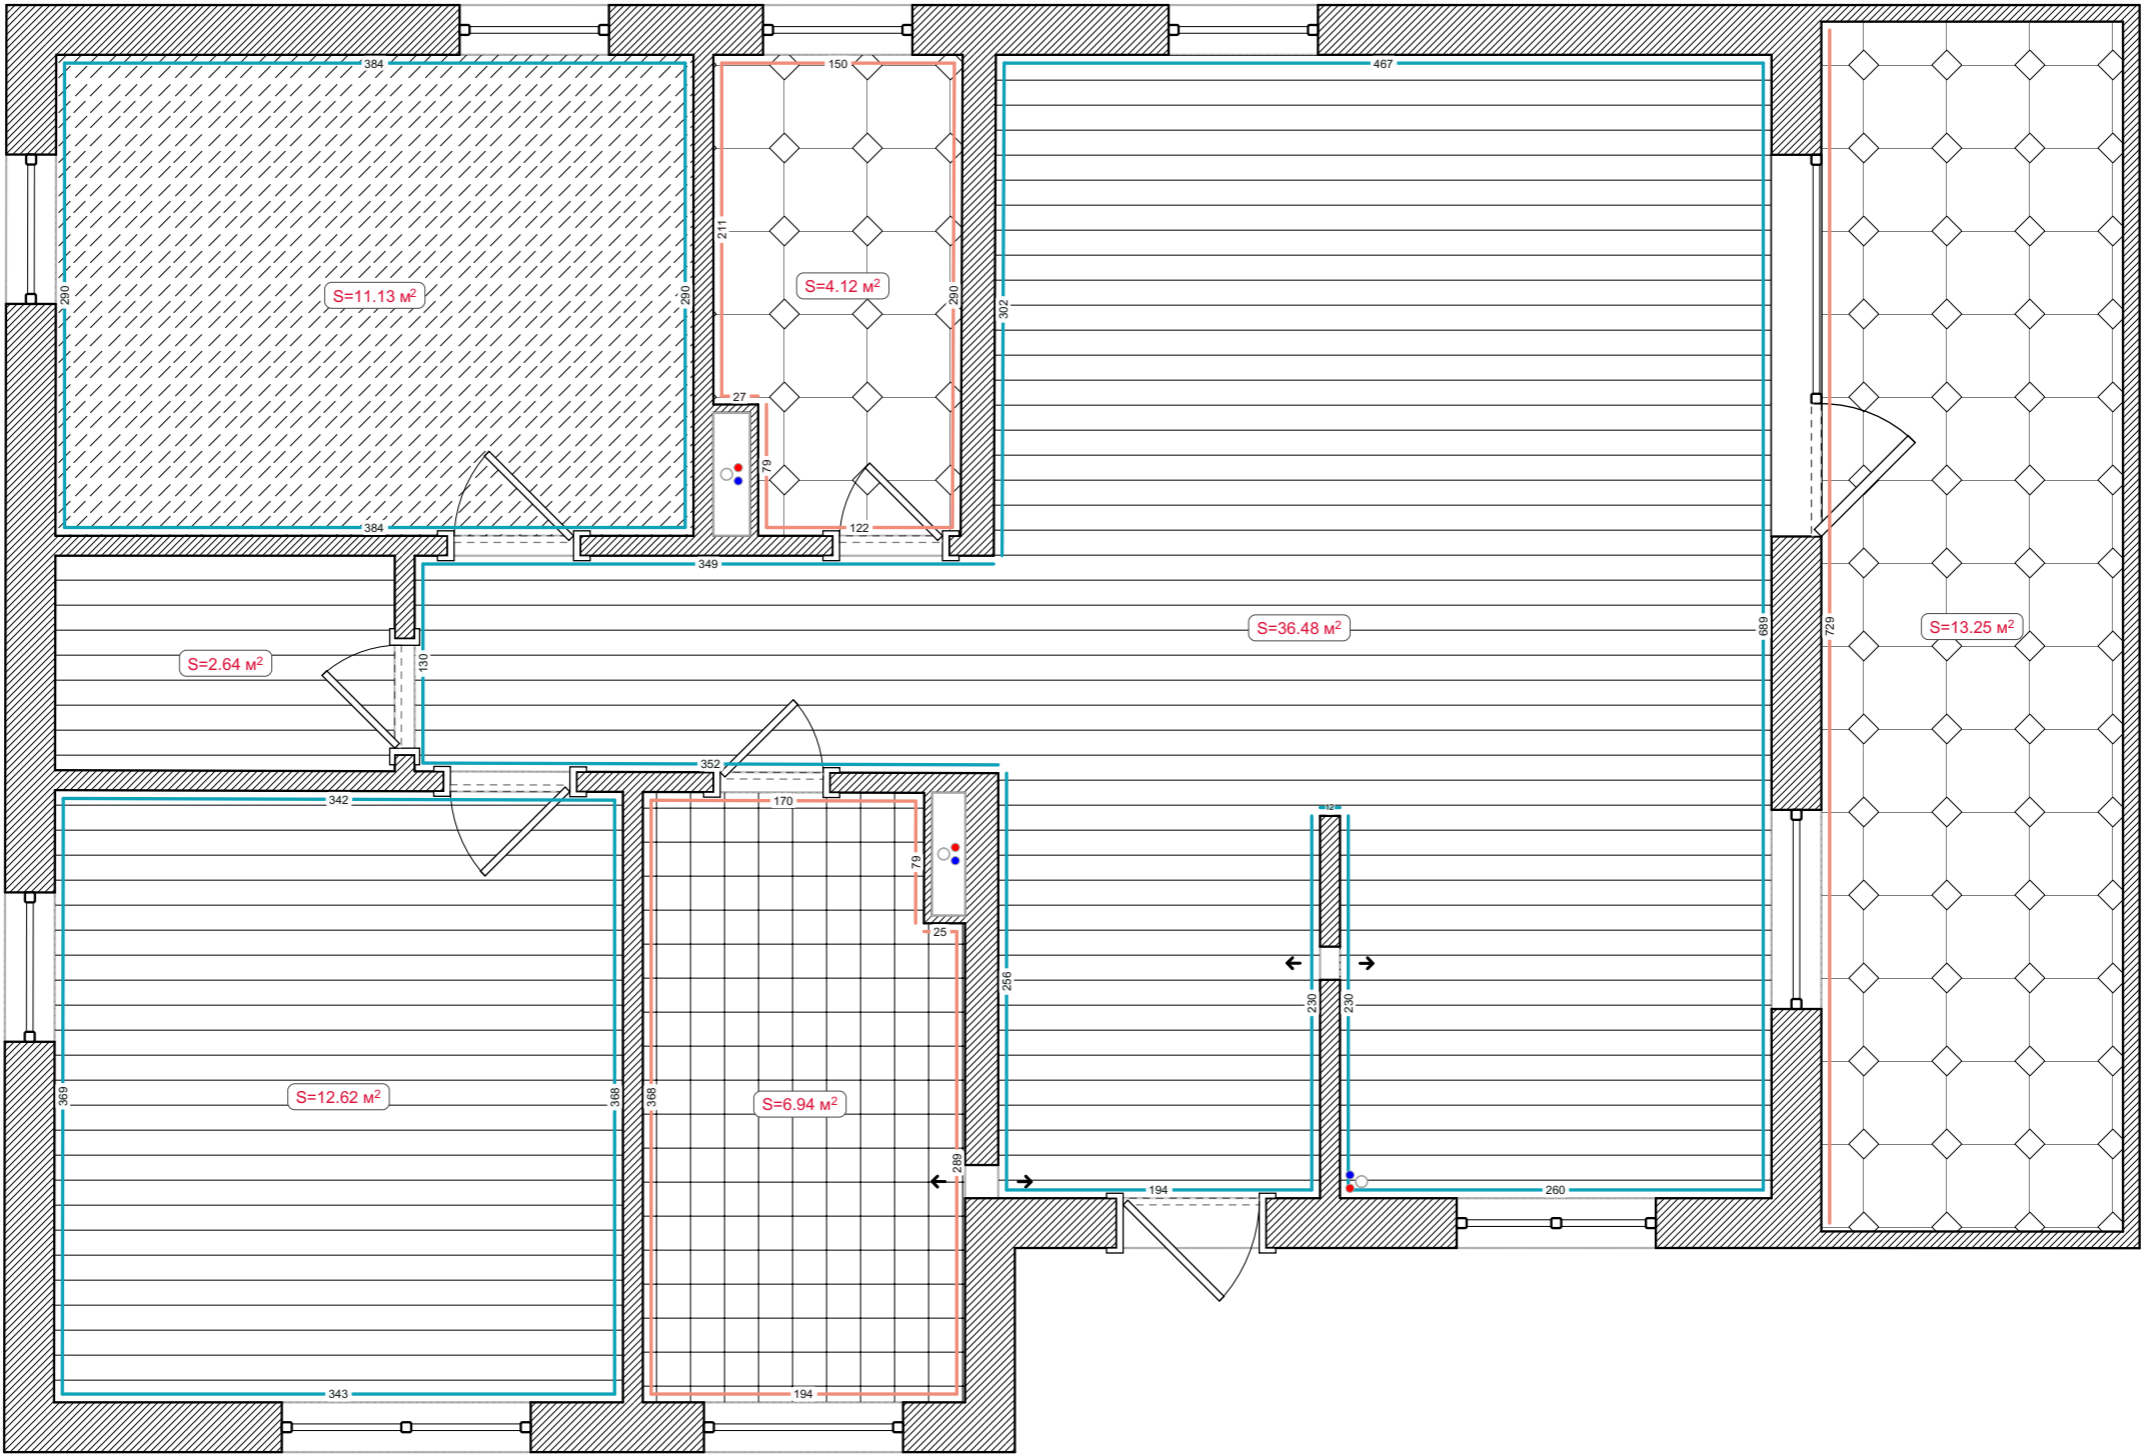

Floor coverings

Legend:

- Wonder carpet
- Polyurethane plinth
- Plinth from tile
- Floor tile
- Laminate
- Mettlach tile