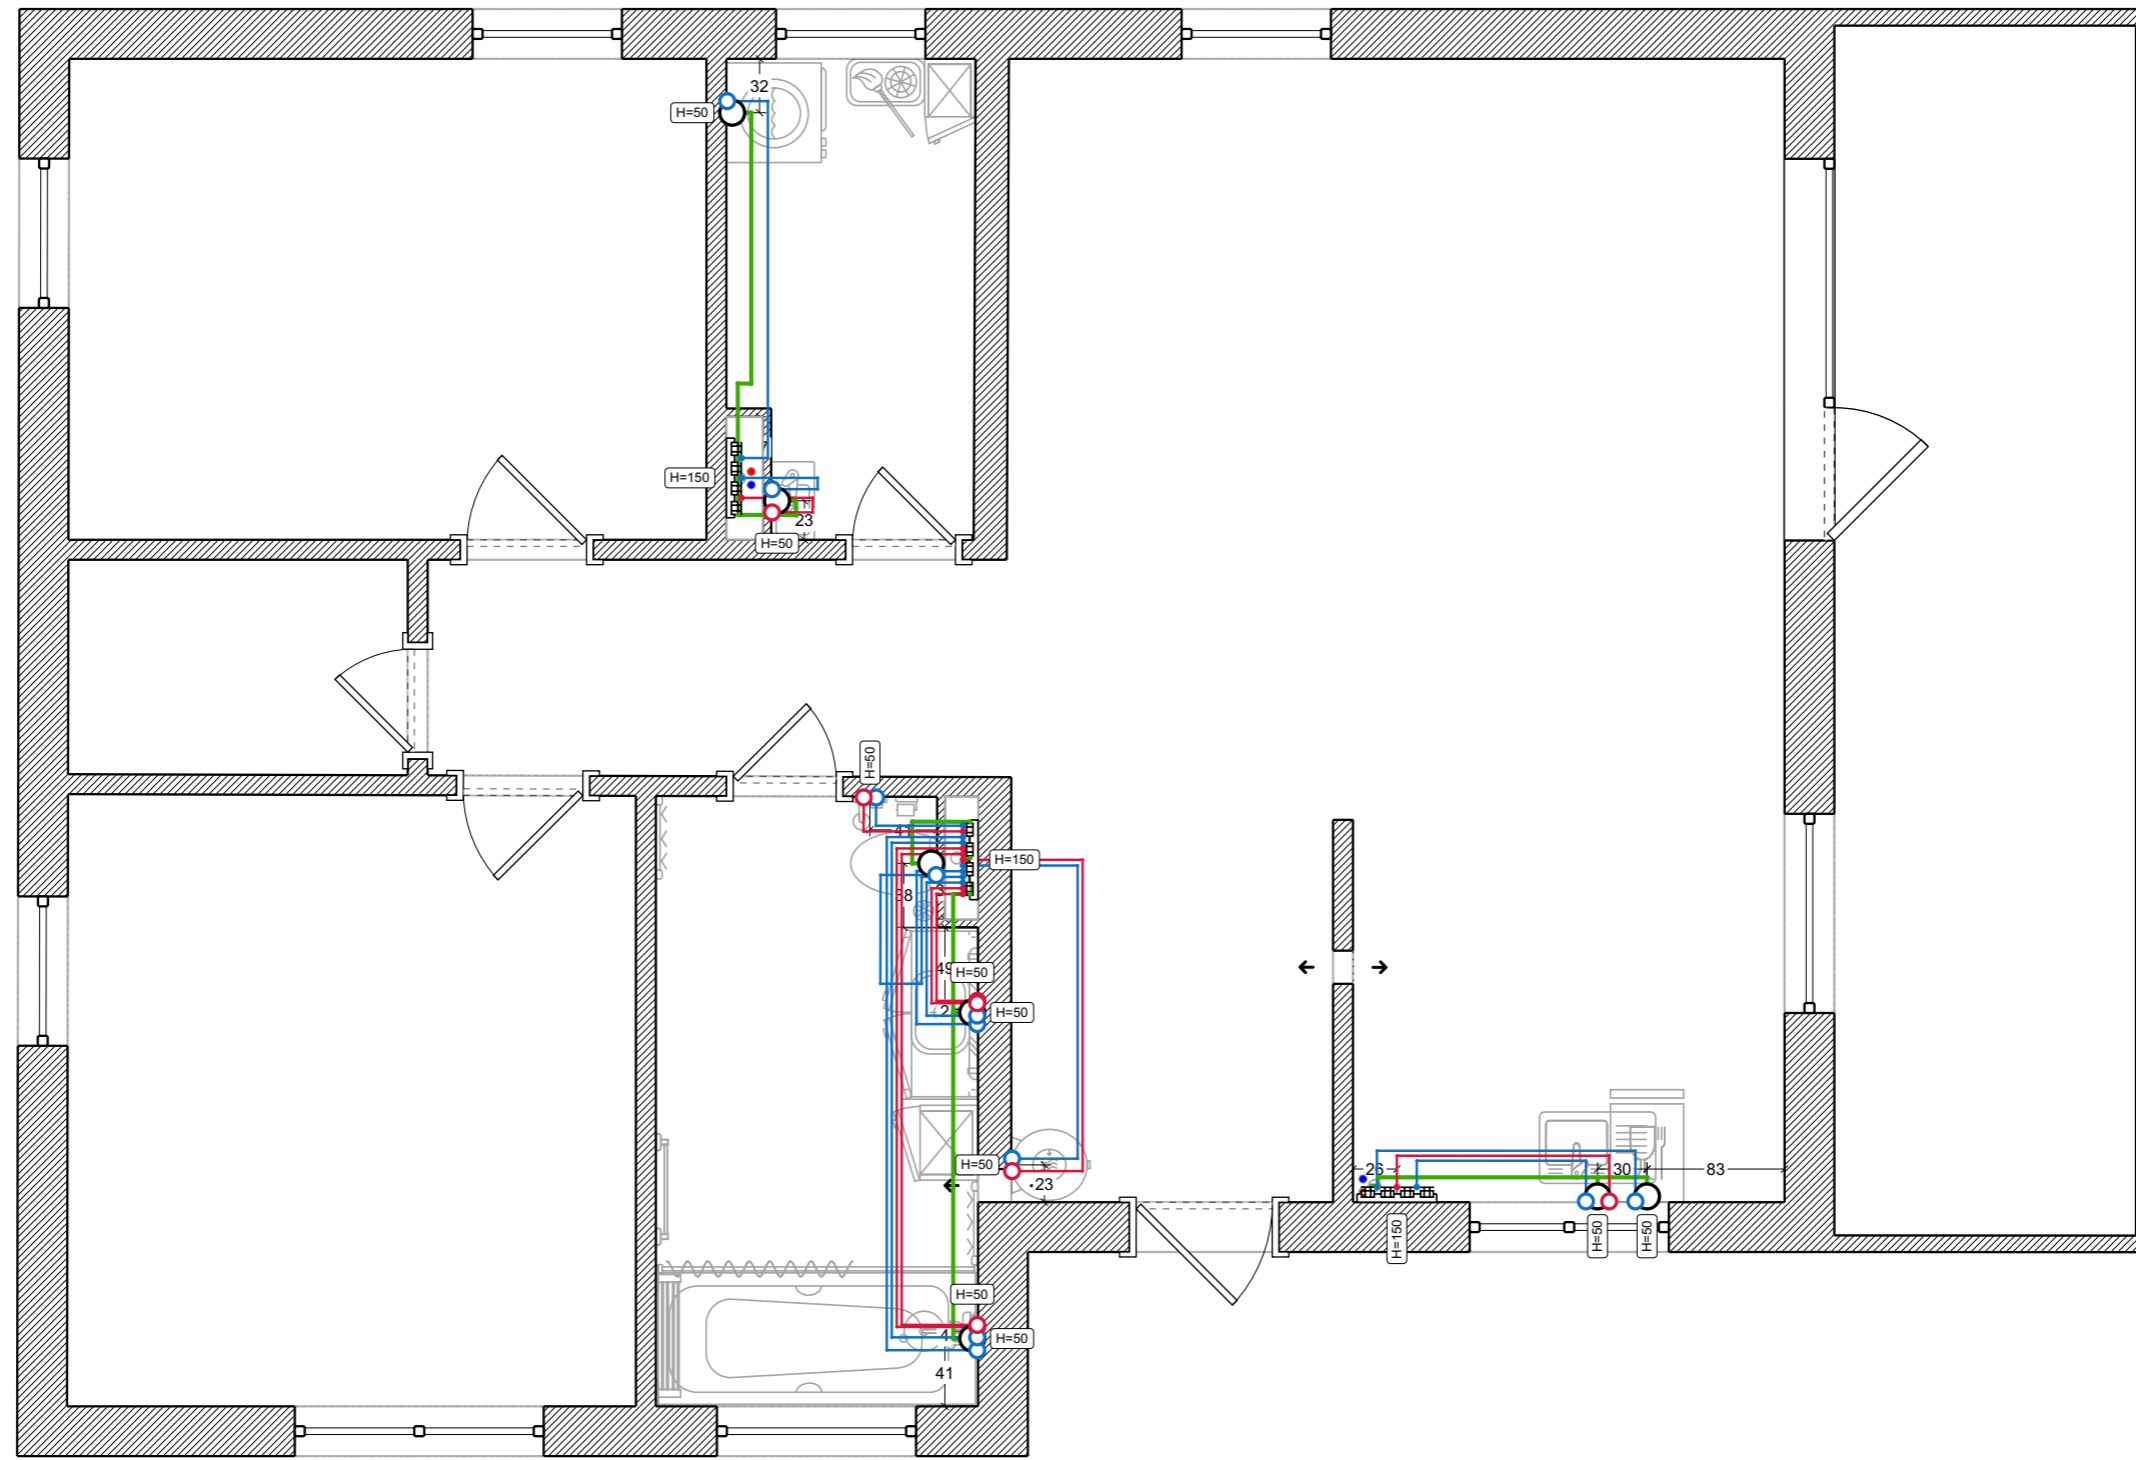

Water supply

Legend:

- Cold water outlet
- Hot water outlet
- Sewer outlet
- Collector node
- Cold water supply pipe
- Hot water supply pipe
- Sewage pipe