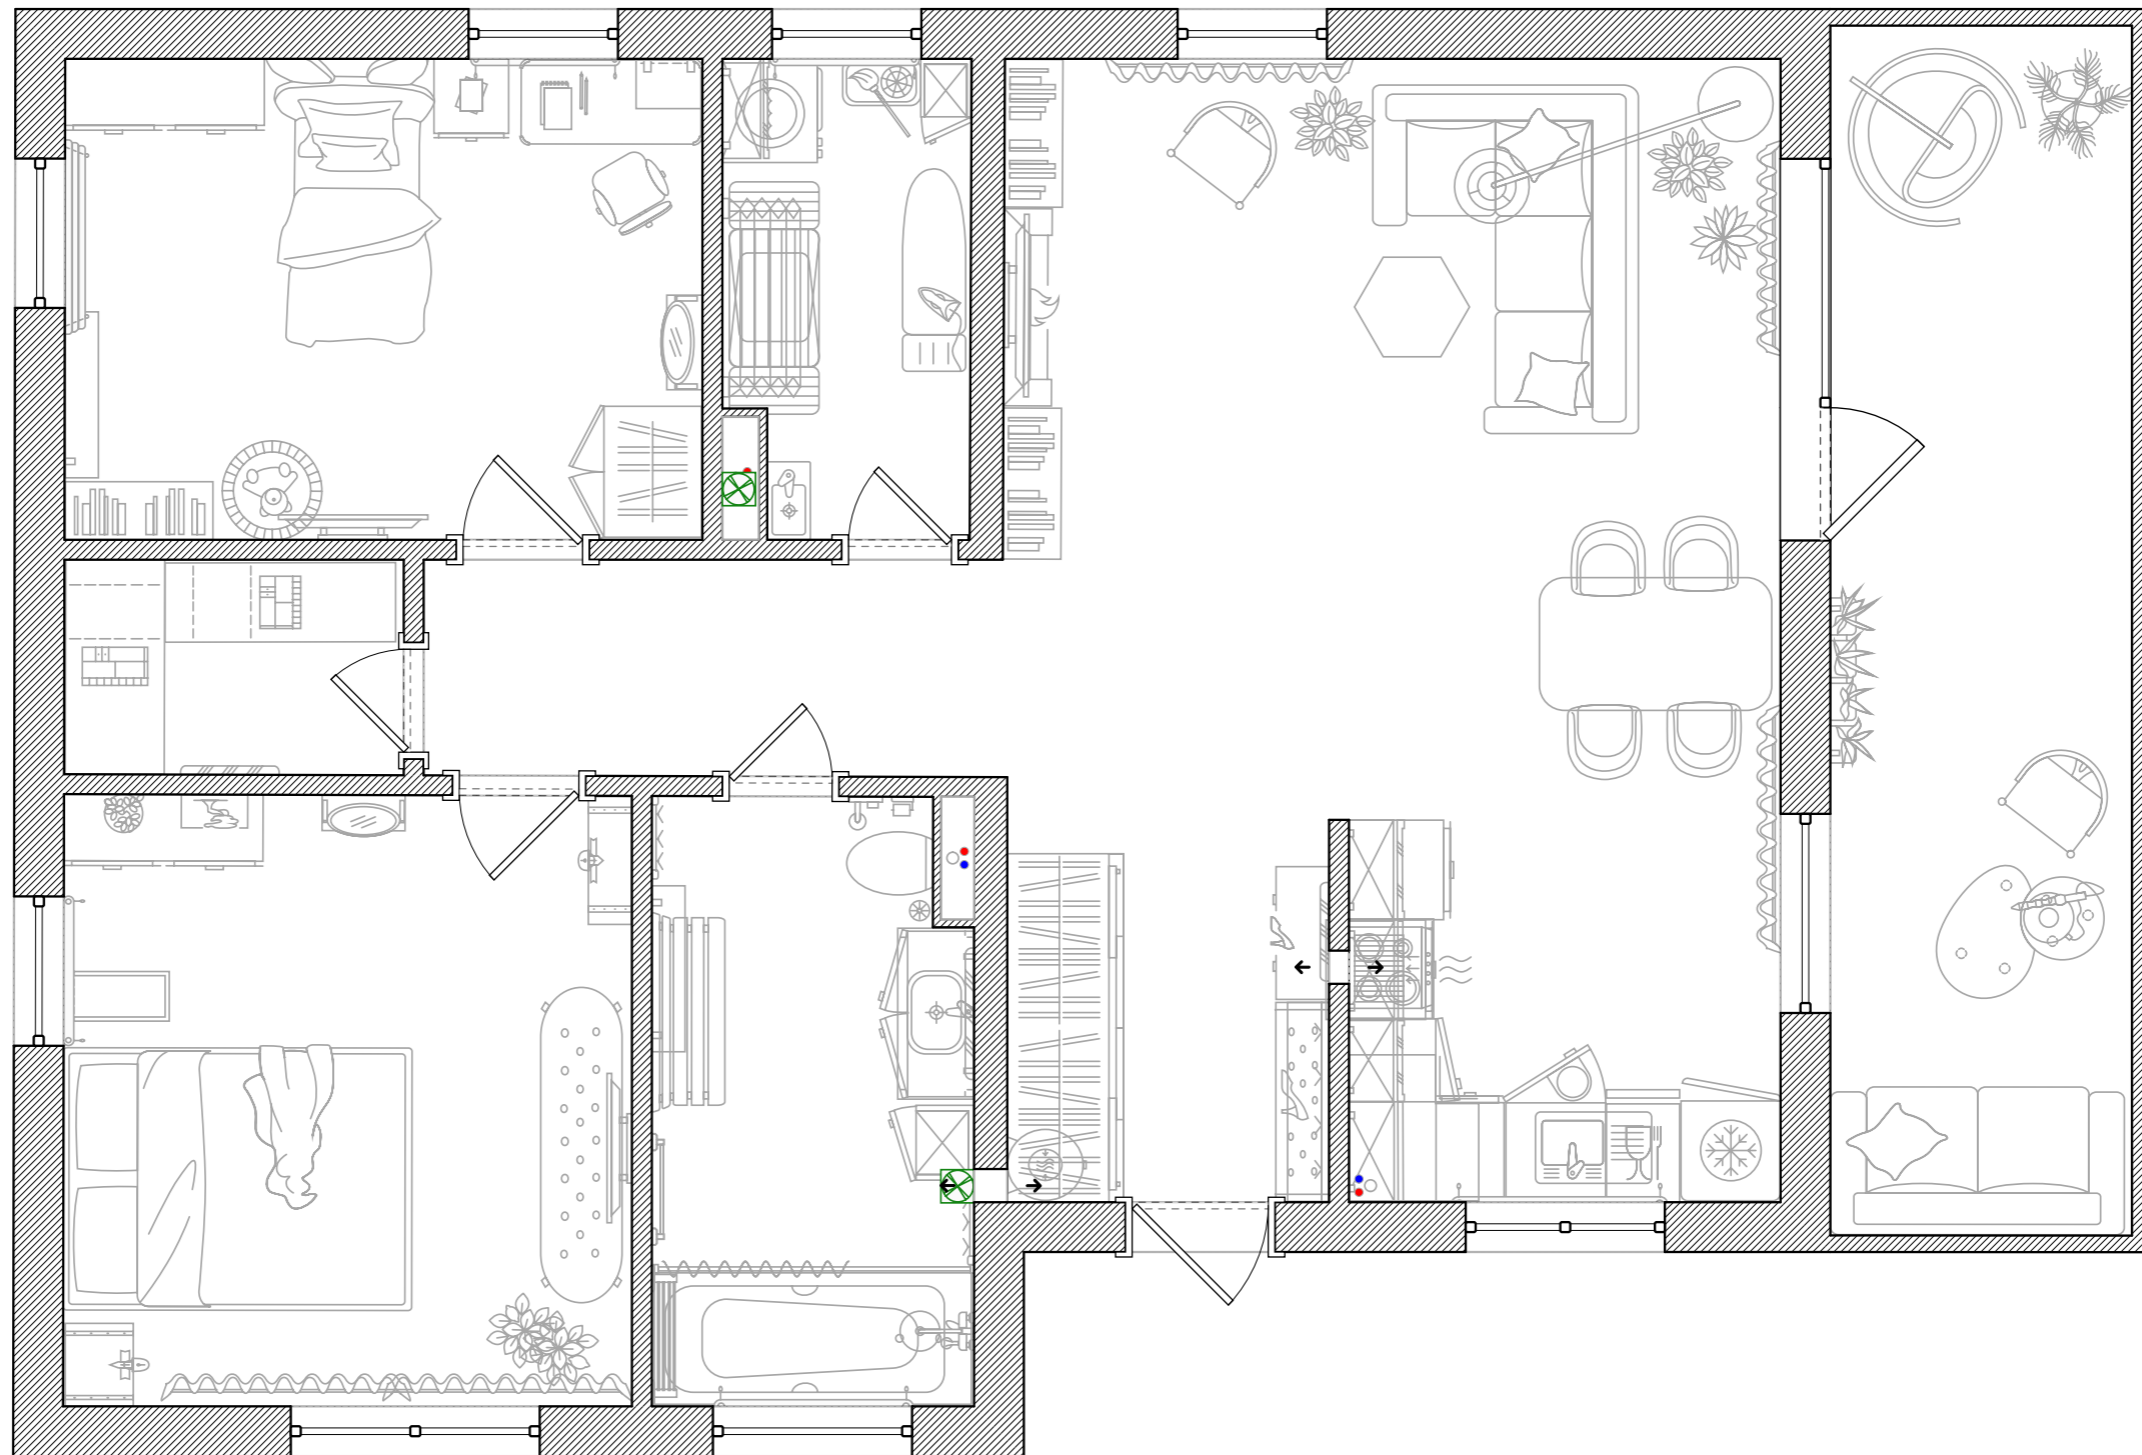

Ventilation

Legend:

Air-exhauster