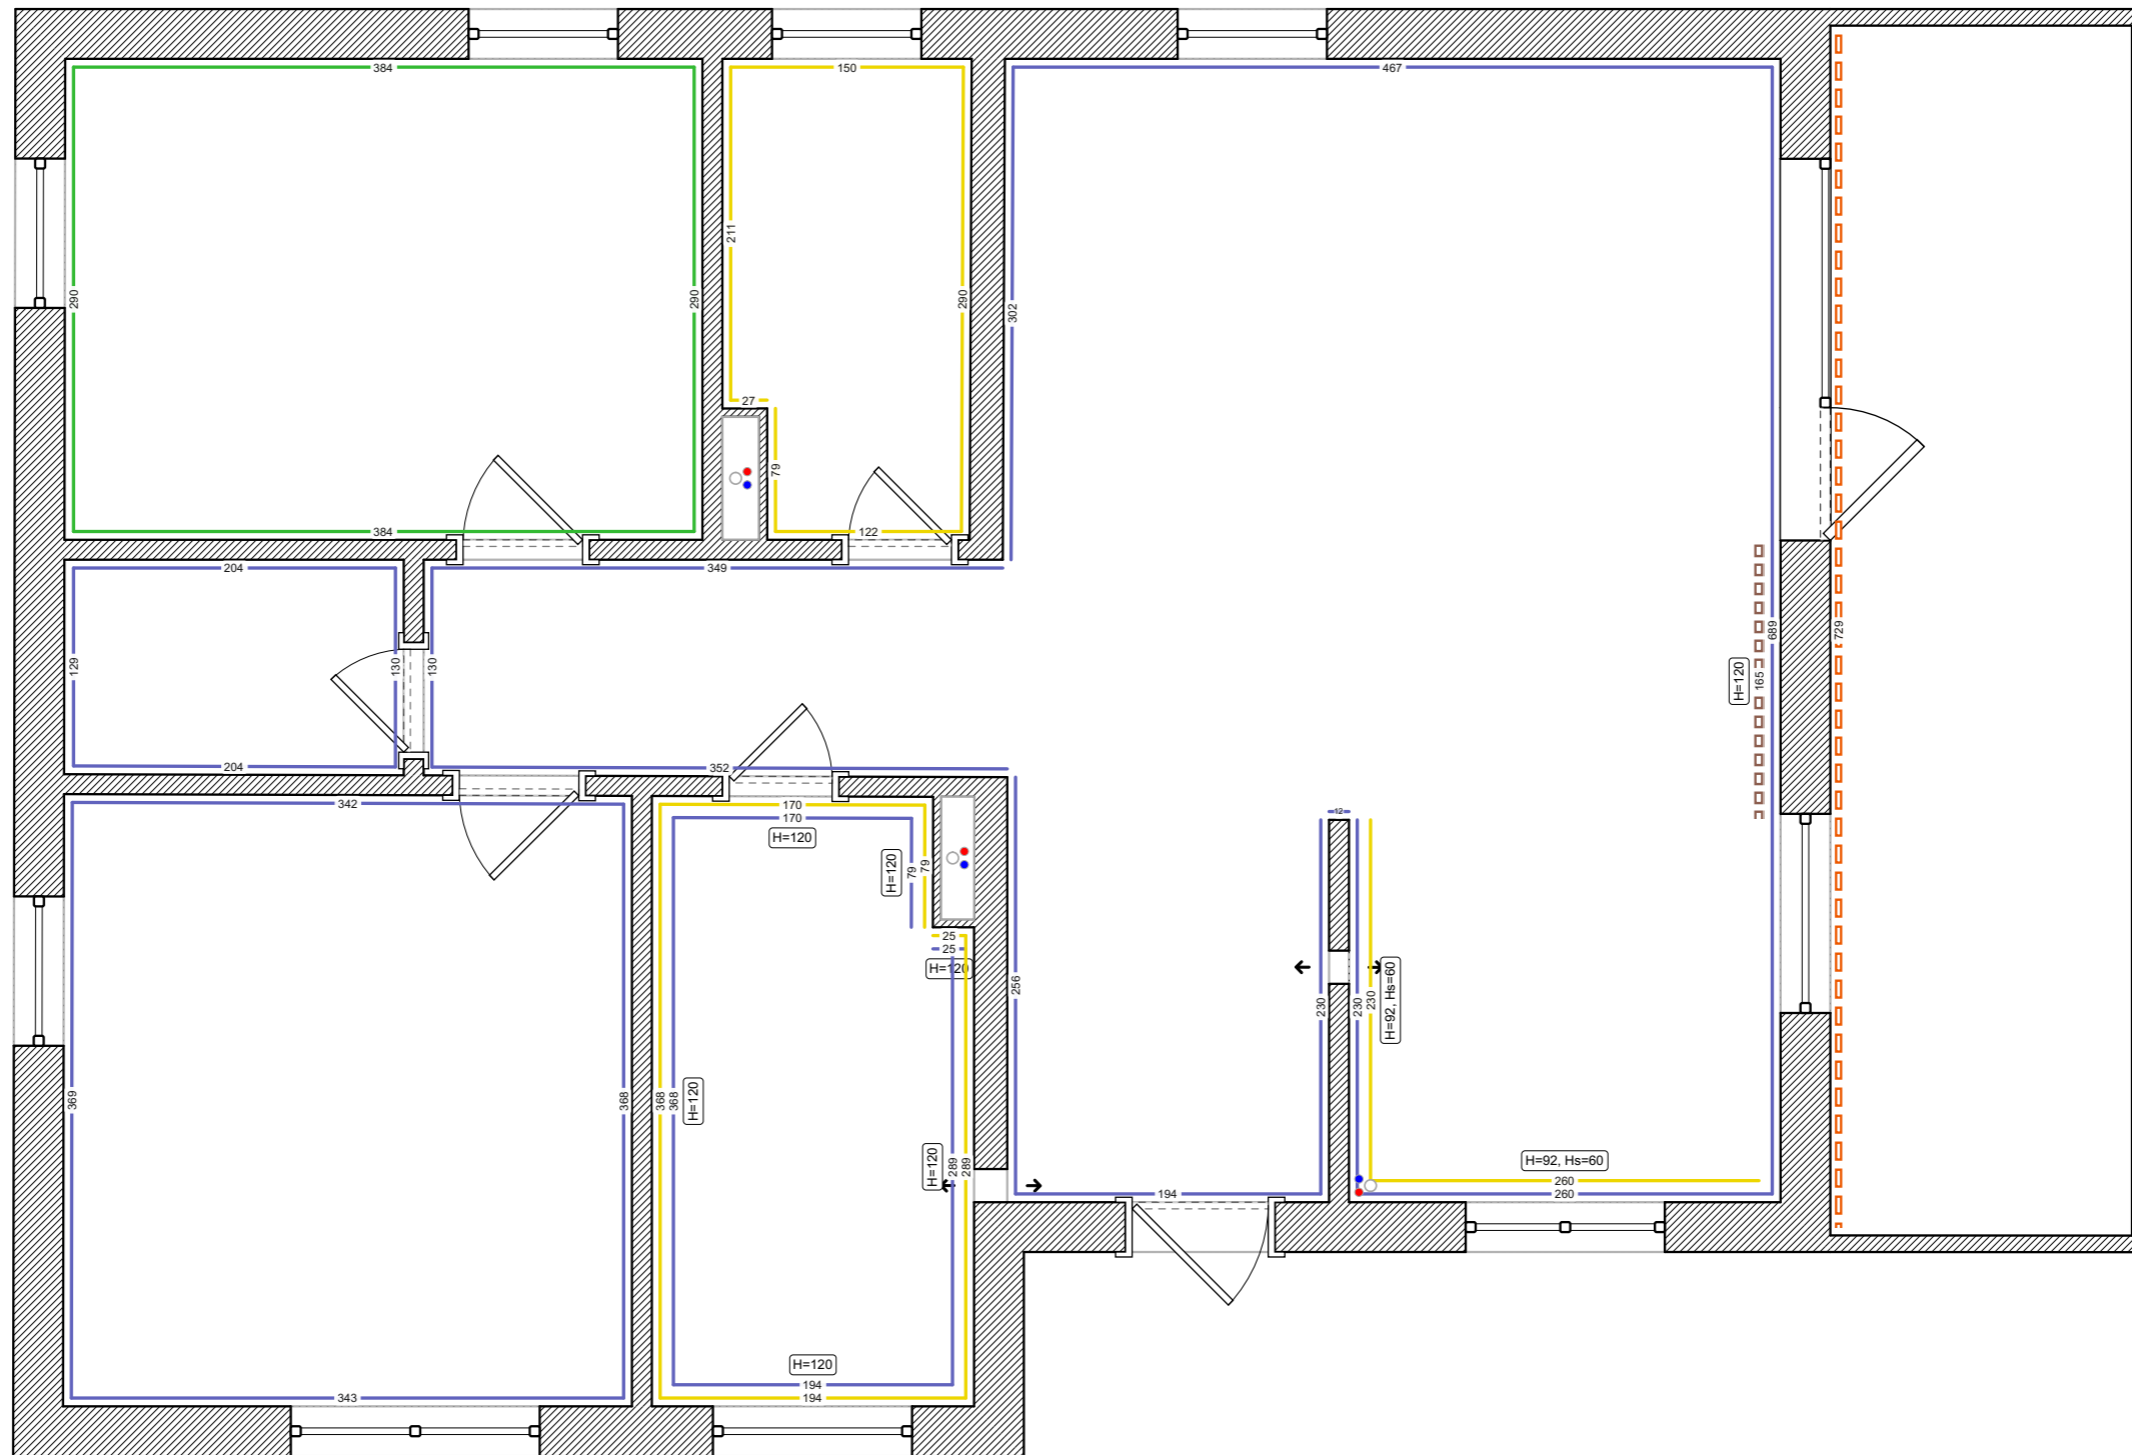

Wall finishing

Legend:

— Wall painting

- - - Clinker brick

— Tiling

- - - Wall slats

— Wallpapering

Project №100858

98 Prestwick Road, Ingrow