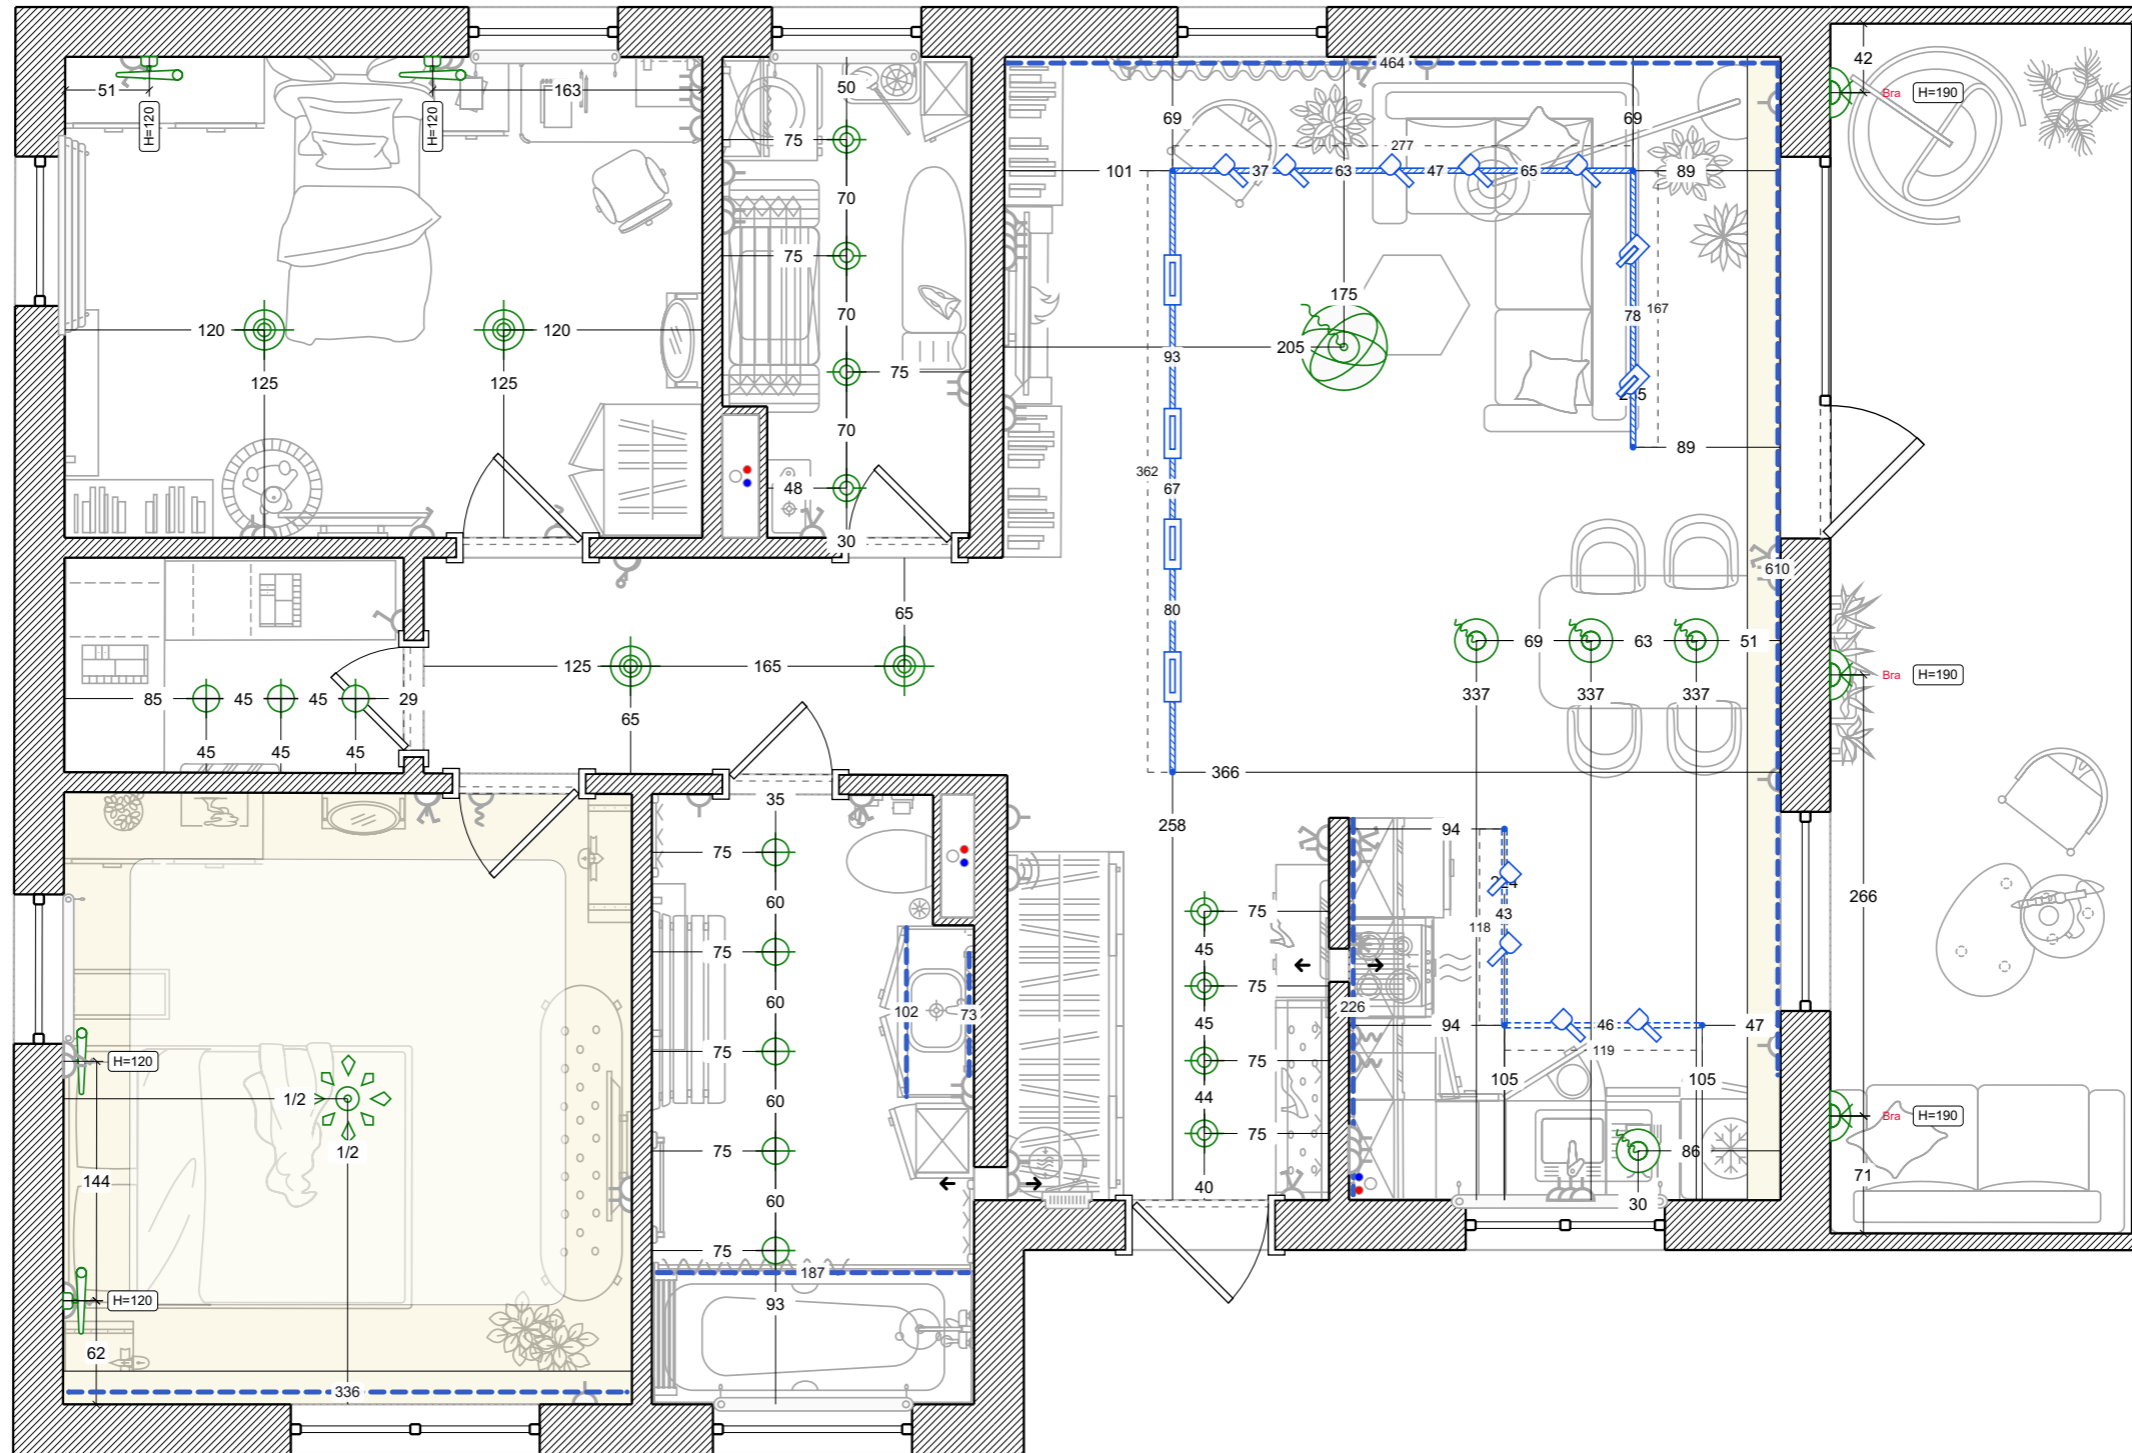

Light

Legend:

Sconce	Hanging chandelier	Light stick	Suspension track
Hanging light	Hanging lamp	Recessed spotlight	Embedded track
Cut-glass chandelier	LED Strip Light	Surface mounted spotlight	

Project №100858

98 Prestwick Road, Ingrow